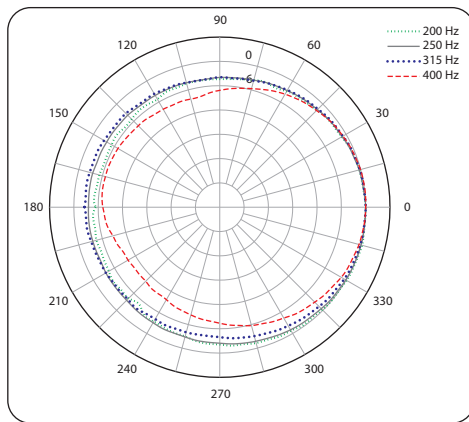

Portable

iNSPIRE iP15 BUNDLE

1000 Watt Powered PA Bundle including iP15B Subwoofer with 2 x iP82 Loudspeakers, Digital Mixer, Speaker Stands and Cables, KLARK TEKNIK Spatial Sound Technology, Remote Control via iPhone/iPad and Bluetooth Audio Streaming

Vertical Polar Plots (iP82)