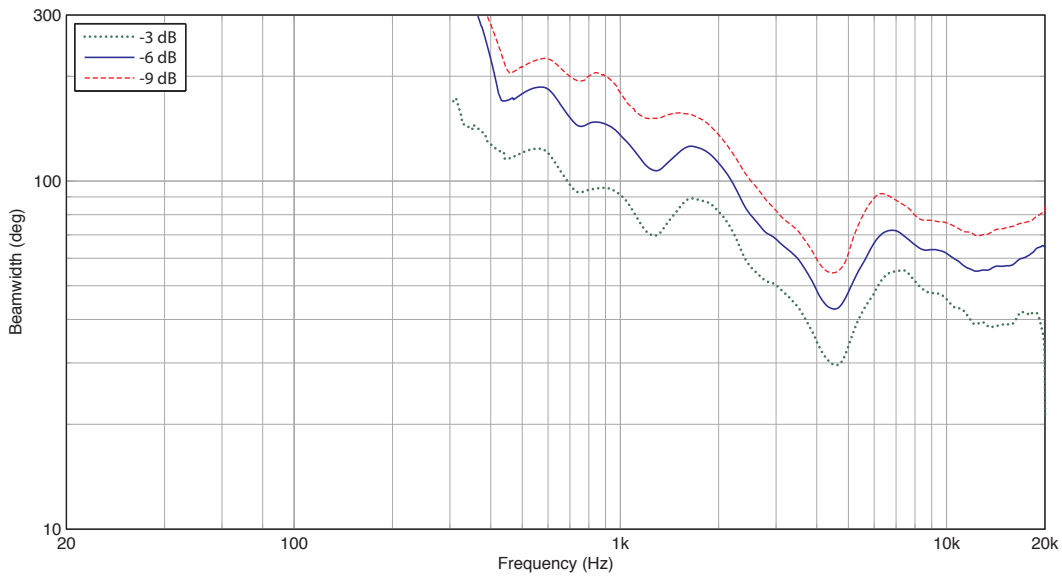

Portable

iNSPIRE iP15 BUNDLE

1000 Watt Powered PA Bundle including iP15B Subwoofer with 2 x iP82 Loudspeakers, Digital Mixer, Speaker Stands and Cables, KLARK TEKNIK Spatial Sound Technology, Remote Control via iPhone/iPad and Bluetooth Audio Streaming

Horizontal Beamwidth (iP82)