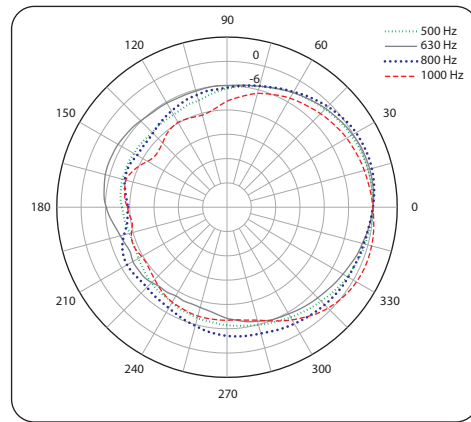

Portable

iNSPIRE iP15 BUNDLE

1000 Watt Powered PA Bundle including iP15B Subwoofer with 2 x iP82 Loudspeakers, Digital Mixer, Speaker Stands and Cables, KLARK TEKNIK Spatial Sound Technology, Remote Control via iPhone/iPad and Bluetooth Audio Streaming

Vertical Polar Plots (iP82)