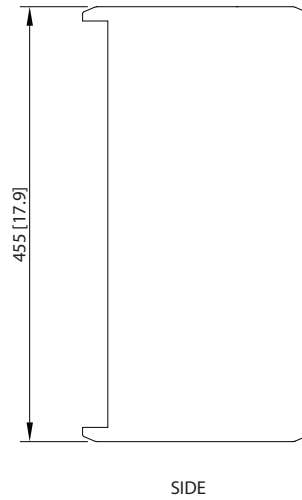

Portable

iNSPIRE iP15 BUNDLE

1000 Watt Powered PA Bundle including iP15B Subwoofer with 2 x iP82 Loudspeakers, Digital Mixer, Speaker Stands and Cables, KLARK TEKNIK Spatial Sound Technology, Remote Control via iPhone/iPad and Bluetooth Audio Streaming

Dimensions (iP82)