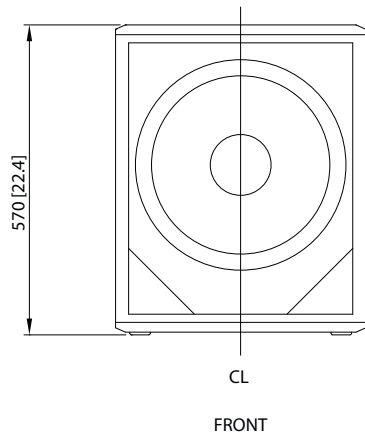

Portable

iNSPIRE iP15 BUNDLE

1000 Watt Powered PA Bundle including iP15B Subwoofer with 2 x iP82 Loudspeakers, Digital Mixer, Speaker Stands and Cables, KLARK TEKNIK Spatial Sound Technology, Remote Control via iPhone/iPad and Bluetooth Audio Streaming

Dimensions (iP15B)