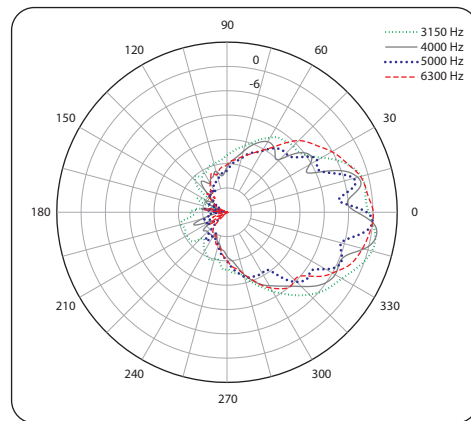

Portable

iNSPIRE iP15 BUNDLE

1000 Watt Powered PA Bundle including iP15B Subwoofer with 2 x iP82 Loudspeakers, Digital Mixer, Speaker Stands and Cables, KLARK TEKNIK Spatial Sound Technology, Remote Control via iPhone/iPad and Bluetooth Audio Streaming

Vertical Polar Plots (iP82)