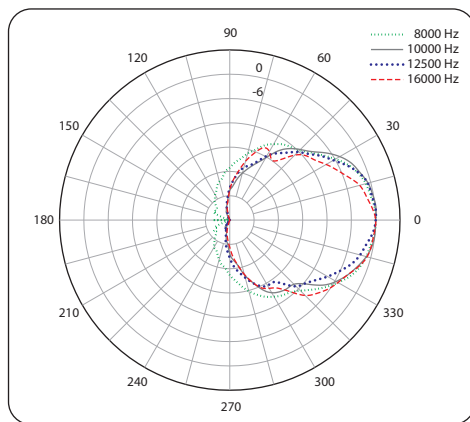

Portable

iNSPIRE iP15 BUNDLE

1000 Watt Powered PA Bundle including iP15B Subwoofer with 2 x iP82 Loudspeakers, Digital Mixer, Speaker Stands and Cables, KLARK TEKNIK Spatial Sound Technology, Remote Control via iPhone/iPad and Bluetooth Audio Streaming

Horizontal Polar Plots (iP82)