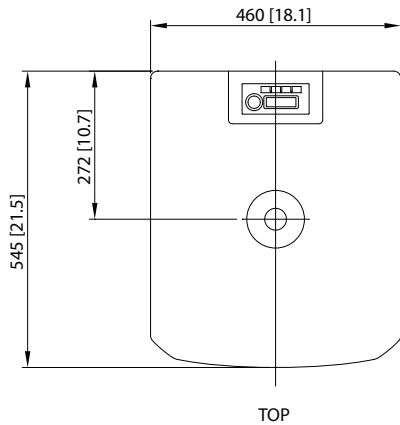

Portable

iNSPIRE iP15 BUNDLE

1000 Watt Powered PA Bundle including iP15B Subwoofer with 2 x iP82 Loudspeakers, Digital Mixer, Speaker Stands and Cables, KLARK TEKNIK Spatial Sound Technology, Remote Control via iPhone/iPad and Bluetooth Audio Streaming

Dimensions (iP15B)