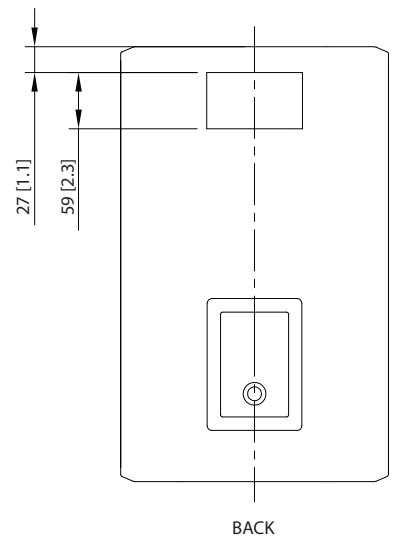

Portable

iNSPIRE iP15 BUNDLE

1000 Watt Powered PA Bundle including iP15B Subwoofer with 2 x iP82 Loudspeakers, Digital Mixer, Speaker Stands and Cables, KLARK TEKNIK Spatial Sound Technology, Remote Control via iPhone/iPad and Bluetooth Audio Streaming

Dimensions (iP82)