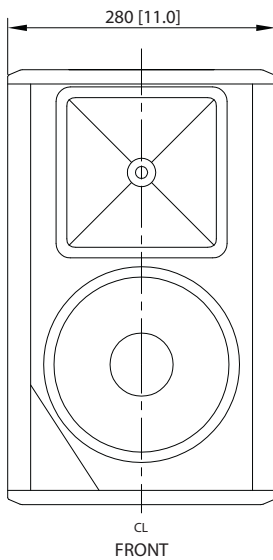

Portable

iNSPIRE iP15 BUNDLE

1000 Watt Powered PA Bundle including iP15B Subwoofer with 2 x iP82 Loudspeakers, Digital Mixer, Speaker Stands and Cables, KLARK TEKNIK Spatial Sound Technology, Remote Control via iPhone/iPad and Bluetooth Audio Streaming

Dimensions (iP82)