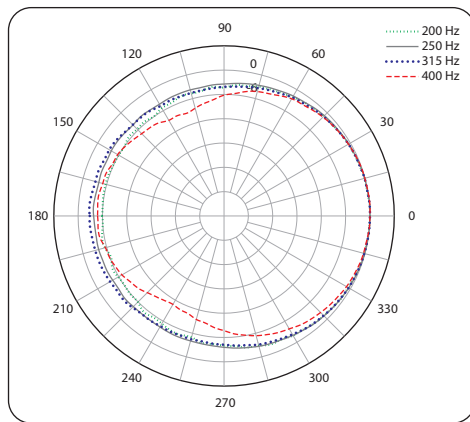

Portable

iNSPIRE iP15 BUNDLE

1000 Watt Powered PA Bundle including iP15B Subwoofer with 2 x iP82 Loudspeakers, Digital Mixer, Speaker Stands and Cables, KLARK TEKNIK Spatial Sound Technology, Remote Control via iPhone/iPad and Bluetooth Audio Streaming

Horizontal Polar Plots (iP82)