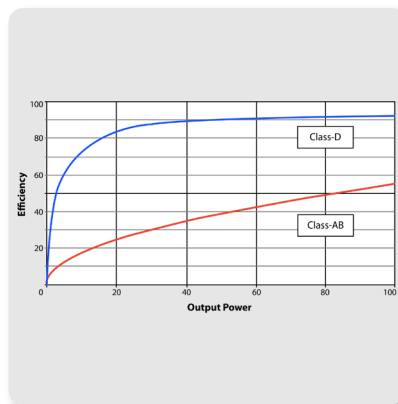

Complete Compact PA System

Lightweight and easy to transport, the iP15B features a 3-channel digital mixer with industry-leading KLARK TEKNIK Digital Sound Processing (DSP), Class-D amplifier and Spatial Sound technologies – plus convenient Bluetooth stereo audio streaming and iPhone/iPad remote control. Put simply, this cool-running system delivers amazingly-deep, chest-pounding bass, and the detailed mids and highs that will keep the party going all night.