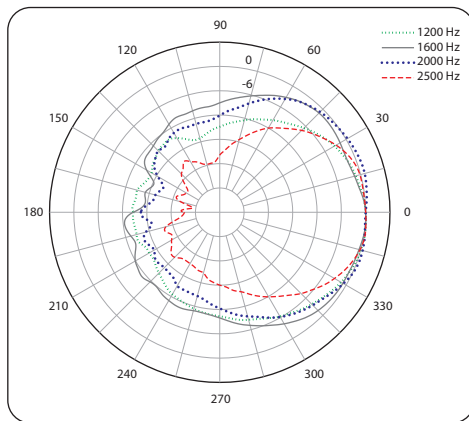

Portable

iNSPIRE iP15 BUNDLE

1000 Watt Powered PA Bundle including iP15B Subwoofer with 2 x iP82 Loudspeakers, Digital Mixer, Speaker Stands and Cables, KLARK TEKNIK Spatial Sound Technology, Remote Control via iPhone/iPad and Bluetooth Audio Streaming

Vertical Polar Plots (iP82)