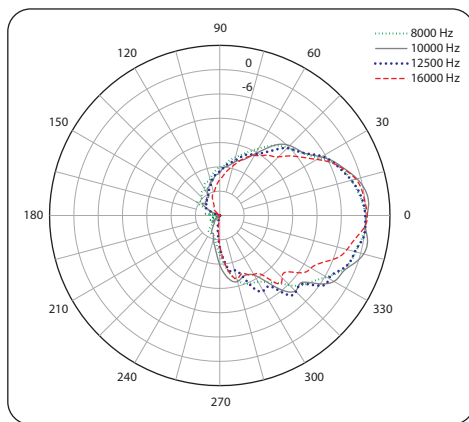

Portable

iNSPIRE iP15 BUNDLE

1000 Watt Powered PA Bundle including iP15B Subwoofer with 2 x iP82 Loudspeakers, Digital Mixer, Speaker Stands and Cables, KLARK TEKNIK Spatial Sound Technology, Remote Control via iPhone/iPad and Bluetooth Audio Streaming

Vertical Polar Plots (iP82)