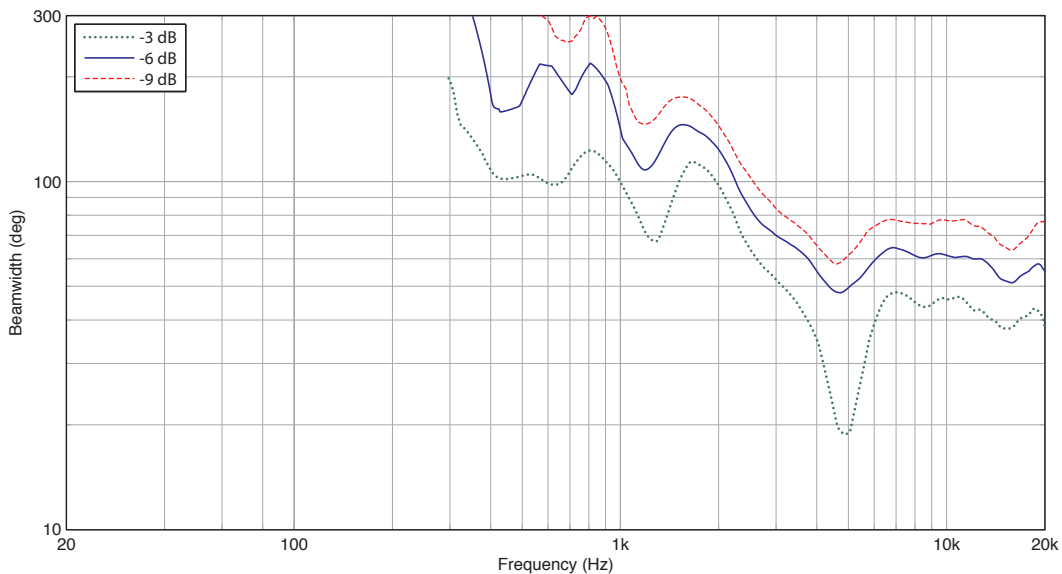

Vertical Beamwidth (iP82)