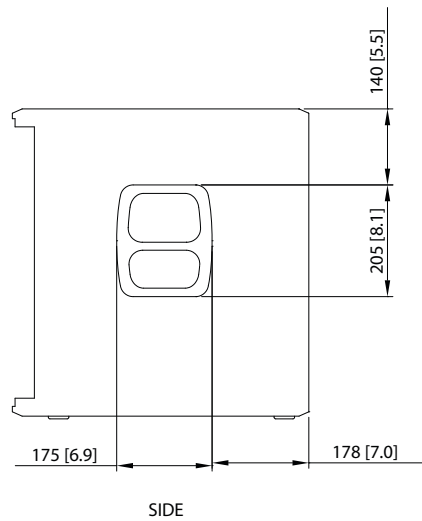

Portable

iNSPIRE iP15 BUNDLE

1000 Watt Powered PA Bundle including iP15B Subwoofer with 2 x iP82 Loudspeakers, Digital Mixer, Speaker Stands and Cables, KLARK TEKNIK Spatial Sound Technology, Remote Control via iPhone/iPad and Bluetooth Audio Streaming

Dimensions (iP15B)