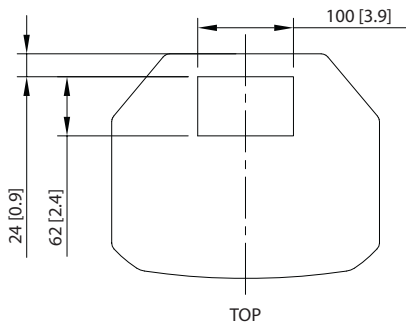

Portable

iNSPIRE iP15 BUNDLE

1000 Watt Powered PA Bundle including iP15B Subwoofer with 2 x iP82 Loudspeakers, Digital Mixer, Speaker Stands and Cables, KLARK TEKNIK Spatial Sound Technology, Remote Control via iPhone/iPad and Bluetooth Audio Streaming

Dimensions (iP82)