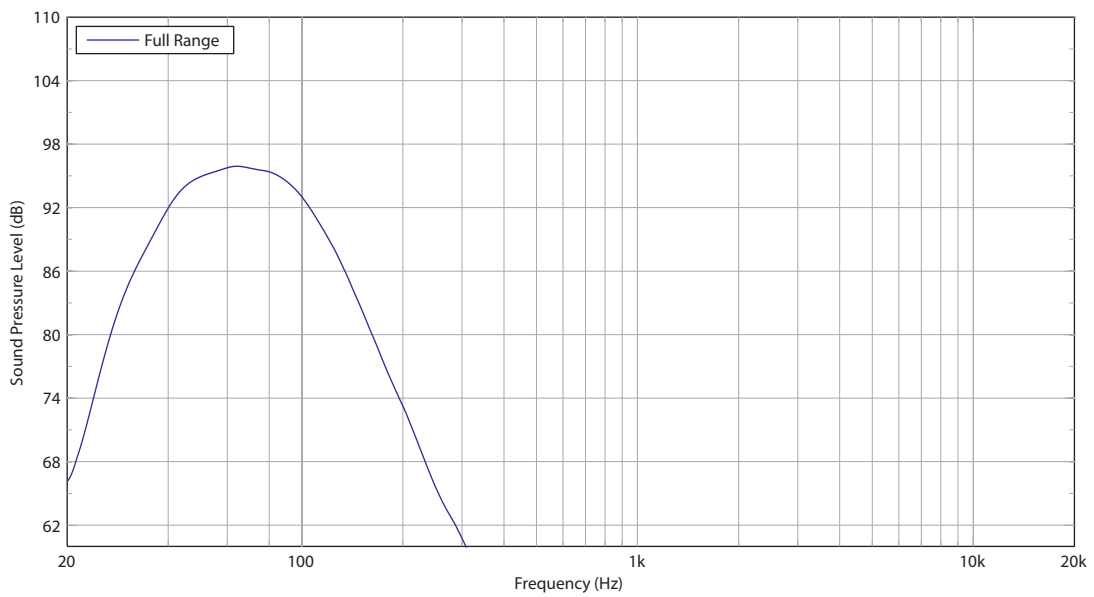

Portable

iNSPIRE iP15 BUNDLE

1000 Watt Powered PA Bundle including iP15B Subwoofer with 2 x iP82 Loudspeakers, Digital Mixer, Speaker Stands and Cables, KLARK TEKNIK Spatial Sound Technology, Remote Control via iPhone/iPad and Bluetooth Audio Streaming

Frequency Response Sensitivity 1 W / 1 m (iP15B)