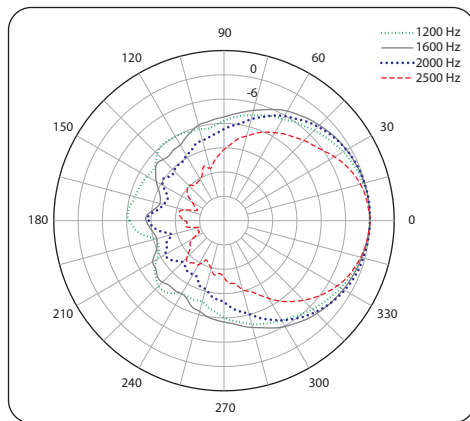

Portable

iNSPIRE iP15 BUNDLE

1000 Watt Powered PA Bundle including iP15B Subwoofer with 2 x iP82 Loudspeakers, Digital Mixer, Speaker Stands and Cables, KLARK TEKNIK Spatial Sound Technology, Remote Control via iPhone/iPad and Bluetooth Audio Streaming

Horizontal Polar Plots (iP82)