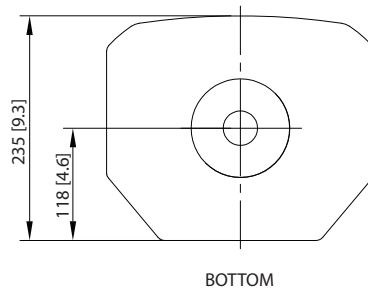

Portable

iNSPIRE iP15 BUNDLE

1000 Watt Powered PA Bundle including iP15B Subwoofer with 2 x iP82 Loudspeakers, Digital Mixer, Speaker Stands and Cables, KLARK TEKNIK Spatial Sound Technology, Remote Control via iPhone/iPad and Bluetooth Audio Streaming

Dimensions (iP82)