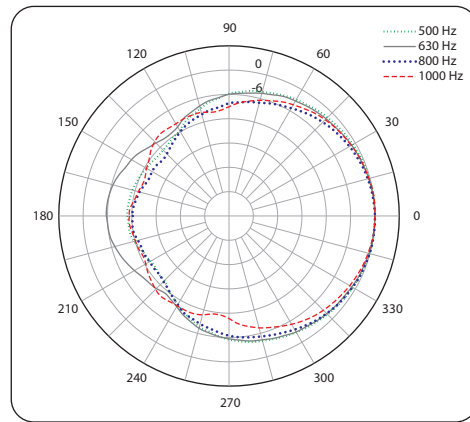

Portable

iNSPIRE iP15 BUNDLE

1000 Watt Powered PA Bundle including iP15B Subwoofer with 2 x iP82 Loudspeakers, Digital Mixer, Speaker Stands and Cables, KLARK TEKNIK Spatial Sound Technology, Remote Control via iPhone/iPad and Bluetooth Audio Streaming

Horizontal Polar Plots (iP82)