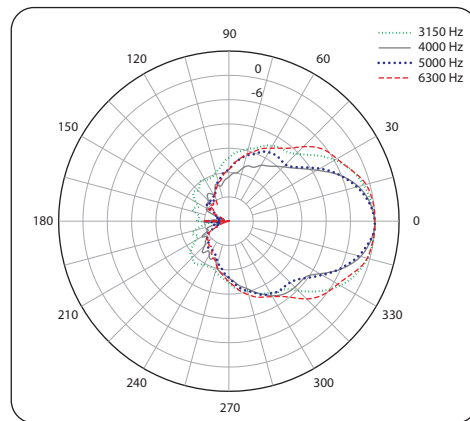

Portable

iNSPIRE iP15 BUNDLE

1000 Watt Powered PA Bundle including iP15B Subwoofer with 2 x iP82 Loudspeakers, Digital Mixer, Speaker Stands and Cables, KLARK TEKNIK Spatial Sound Technology, Remote Control via iPhone/iPad and Bluetooth Audio Streaming

Horizontal Polar Plots (iP82)