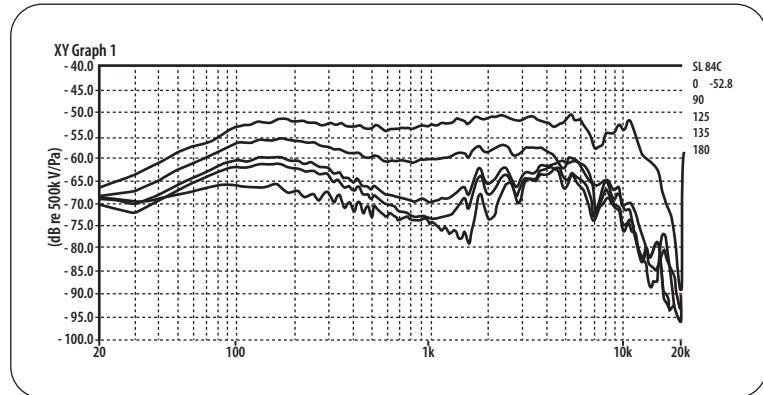

FEATURES

- Dynamic vocal microphone with smooth mid-frequency presence rises for excellent voice projection
- Ultra-wide frequency response for brilliant and transparent sound
- Extremely high signal output lets your voice cut through
- Cardioid characteristic minimizes background noise and feedback
- Integrated spherical wind and pop noise filter
- Shock mount system to cut down handling noise
- 3-pin XLR connector for highest signal integrity
- Microphone stand adapter and carrying case included
- 3-Year Warranty Program*
- Designed and engineered in Germany